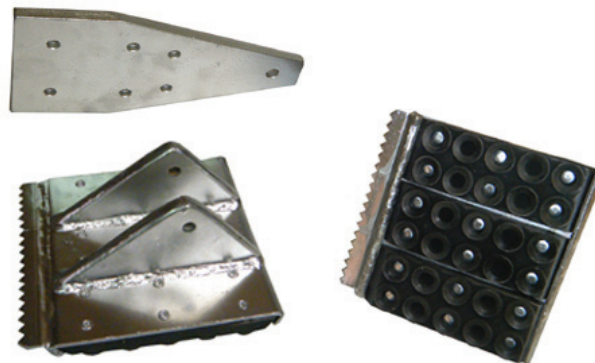

DUO-SAFETY LADDER - MARINE DIVISION

Marine Ladder Safety Shoes

Our Safety Shoes are designed for use on Duo-Safety marine ladder models. Shoes are equipped with rugged, spiked toes for ground use and are easily converted to rubber soled shoes for inside use. Toes are made of hardened steel with suction cup rubber bottoms. All Safety Shoes are sold per pair and are optional additions to any marine ladder model.

1-Pad Style

Style used on MF Ladder only

2-Pad Style

Style used on MH & MHDR Ladders
Also used on 20' - 38" MHDRGS Ladders

3-Pad Style

Style used on 40' - 50' MHDRGS Ladders