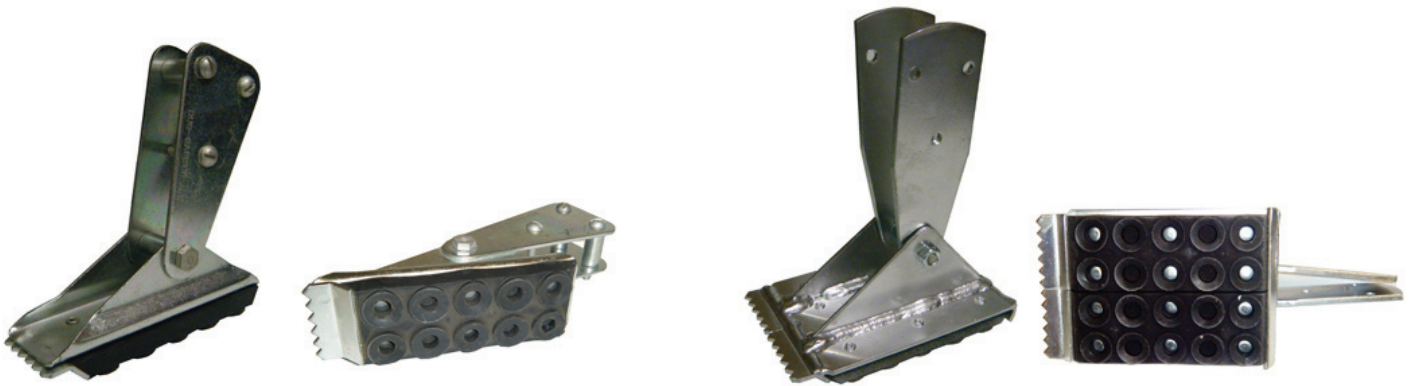

DUO-SAFETY LADDER - MARINE DIVISION

Marine Ladder Safety Shoes

Our Safety Shoes are designed for use on Duo-Safety marine ladder models. Shoes are equipped with rugged, spiked toes for ground use and are easily converted to rubber soled shoes for inside use. Toes are made of hardened steel with suction cup rubber bottoms. All Safety Shoes are sold per pair and are optional additions to any marine ladder model.

1-Pad Style

Style used on MF Ladder only

2-Pad Style

Style used on MH & MHDR Ladders
Also used on 20' - 38" MHDRGS Ladders

3-Pad Style

Style used on 40' - 50' MHDRGS Ladders